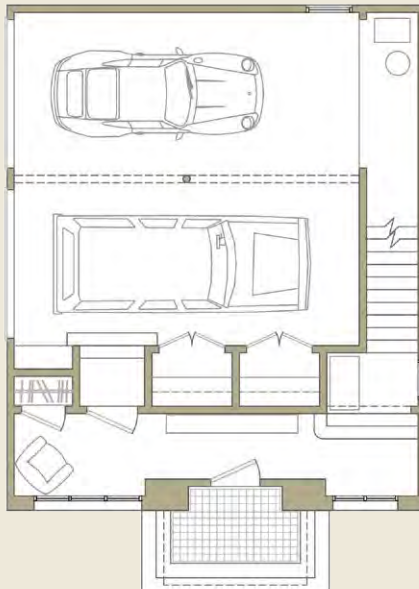

S Q U A R E H I P

2 S T O R Y

GARAGE LEVEL
235 SF

MAIN LEVEL
970 SF

2 BEDROOM; 1 BATH

1,205 SF