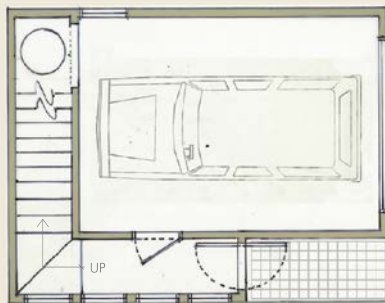

NARROW GABLE EAVE

2 STORY

GARAGE LEVEL
55 SF

UPPER LEVEL
235 SF