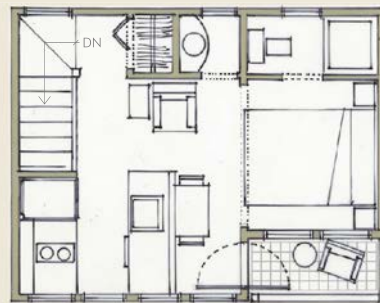

NARROW GABLE EAVE

2 STORY

GARAGE LEVEL
55 SF

UPPER LEVEL
235 SF