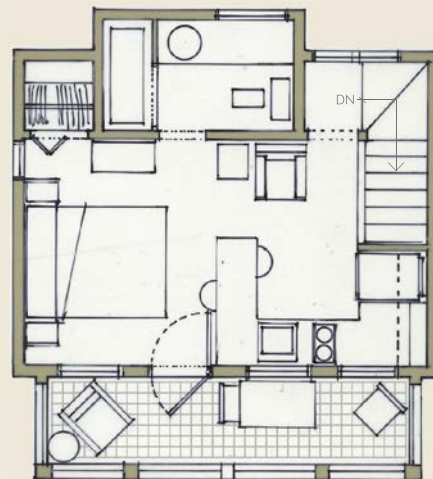

NARROW EAVE

2 STORY

GARAGE LEVEL
45 SF

MAIN LEVEL
295 SF

1 BEDROOM; 1 BATH

340 SF