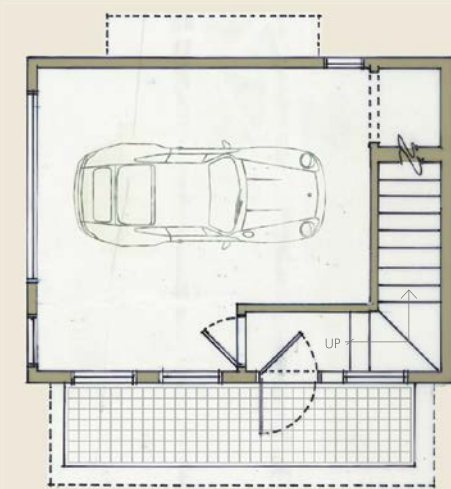

NARROW EAVE

2 STORY

GARAGE LEVEL
45 SF

MAIN LEVEL
295 SF

1 BEDROOM; 1 BATH

340 SF