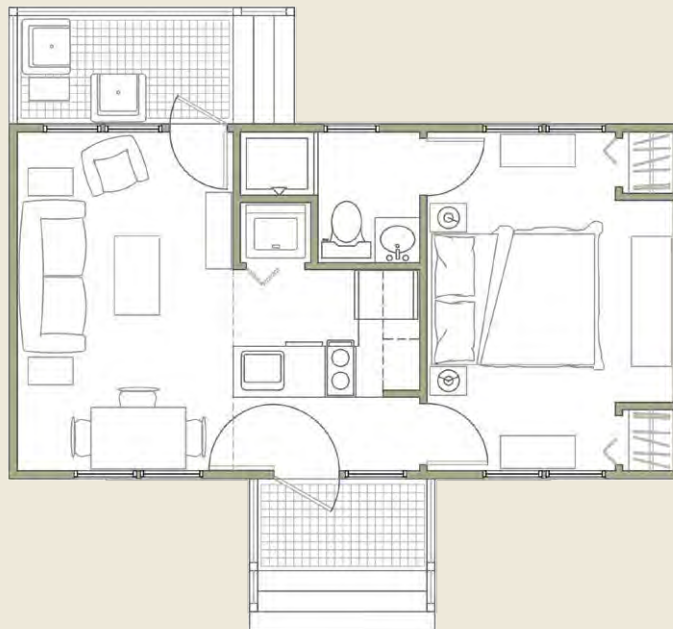

BROAD EAVE

1 STORY

**MAIN LEVEL
399 SF**

1 BEDROOM; 1 BATH

399 SF