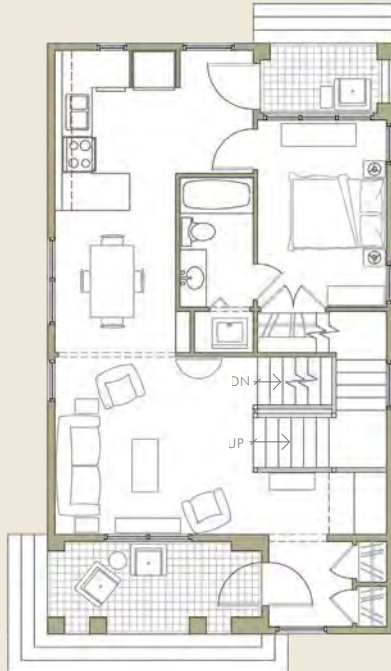

NARROW GABLE

1 1/2 STORY

MAIN LEVEL
730 SF

UPPER LEVEL
170 SF

1 BEDROOM + STUDY; 1 BATH

900 SF