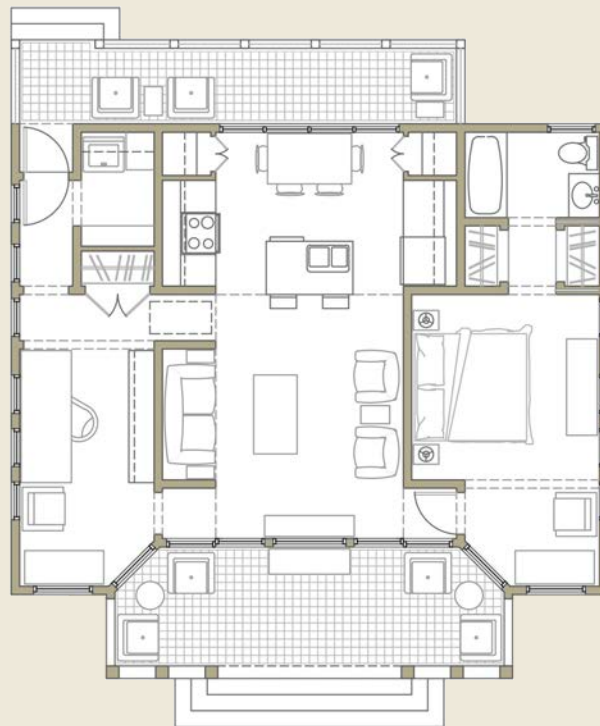

BROAD EAVE GABLE

1 STORY

**MAIN LEVEL
900 SF**

1 BEDROOM + STUDY; 1 BATH

900 SF