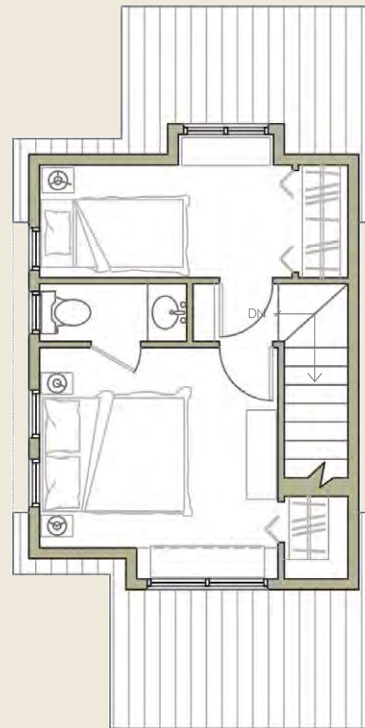

NARROW EAVE

1 1/2 STORY

MAIN LEVEL  
290 SF

UPPER LEVEL  
280 SF

2 BEDROOMS; 1 1/2 BATH

570 SF