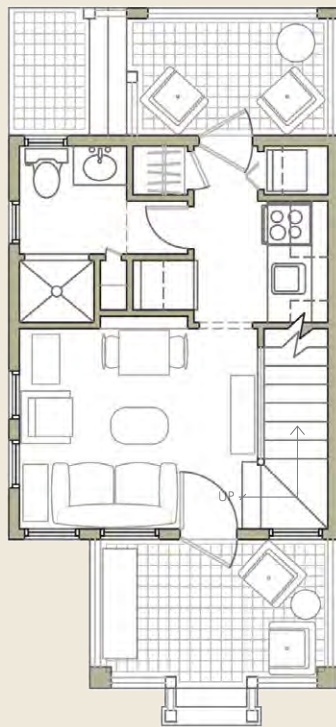

NARROW EAVE

1 1/2 STORY

MAIN LEVEL  
290 SF

UPPER LEVEL  
280 SF

2 BEDROOMS; 1 1/2 BATH

570 SF