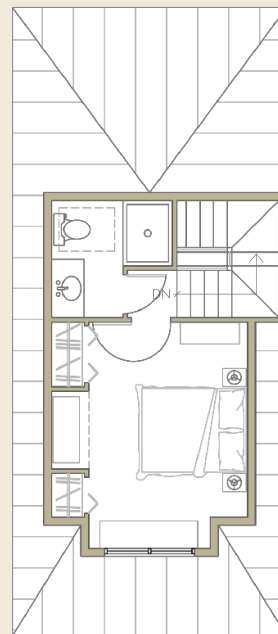

NARROW HIP

1 STORY

MAIN LEVEL
575 SF

UPPER LEVEL
230 SF

2 BEDROOMS; 2 BATHS

805 SF