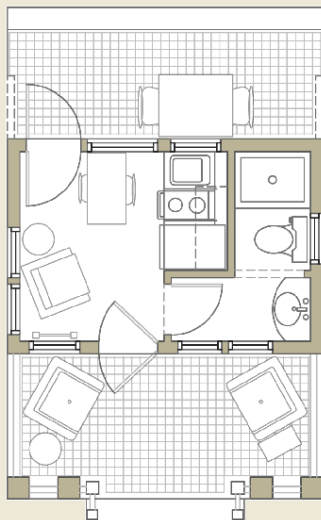

NARROW EAVE

1 STORY

MAIN LEVEL

99 SF

LOFT LEVEL

76 SF

1 BEDROOM (LOFT); 1 BATH

99 SF