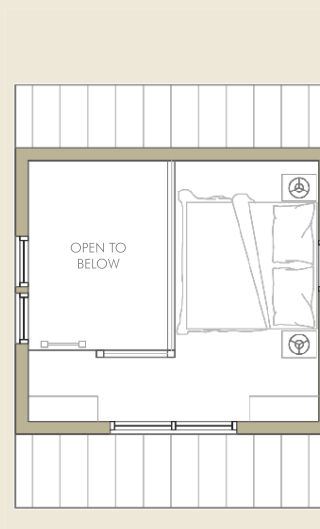

NARROW EAVE

1 STORY

MAIN LEVEL

99 SF

LOFT LEVEL

76 SF

1 BEDROOM (LOFT); 1 BATH

99 SF