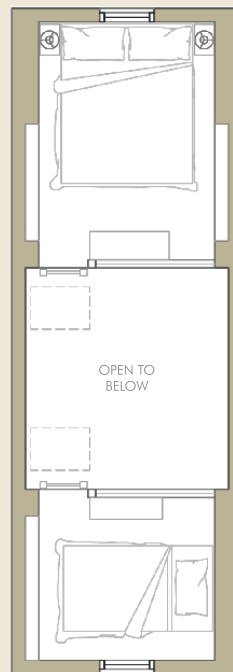

NARROW GABLE

1 STORY

MAIN LEVEL
99 SF

LOFT LEVEL
120 SF

2 BEDROOM (LOFT); 1 BATH

99 SF