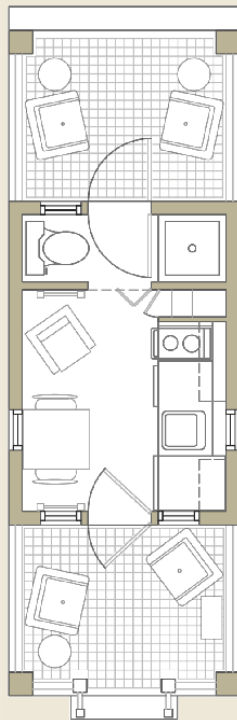

NARROW GABLE

1 STORY

MAIN LEVEL
99 SF

LOFT LEVEL
120 SF

2 BEDROOM (LOFT); 1 BATH

99 SF