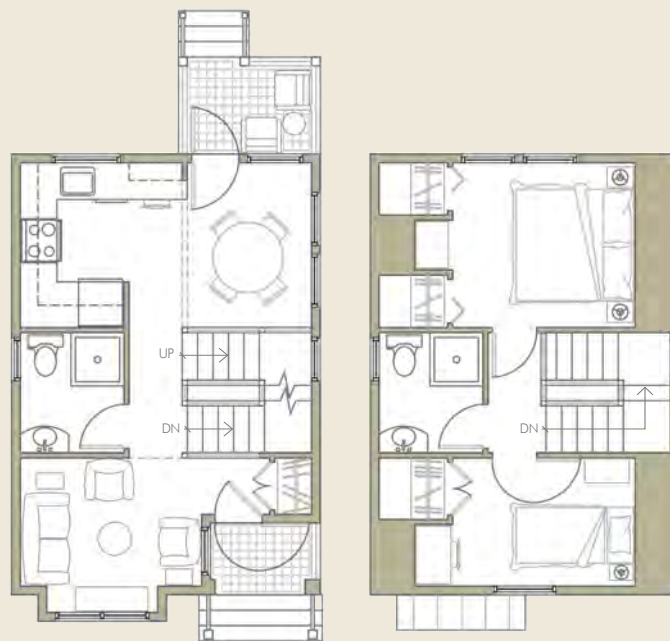

8A.1 SMALL COTTAGE

17'x25'

NARROW GABLE

1 1/2 STORY

MAIN LEVEL
415 SF

UPPER LEVEL
315 SF

2 BEDROOMS; 2 BATHS

730 SF