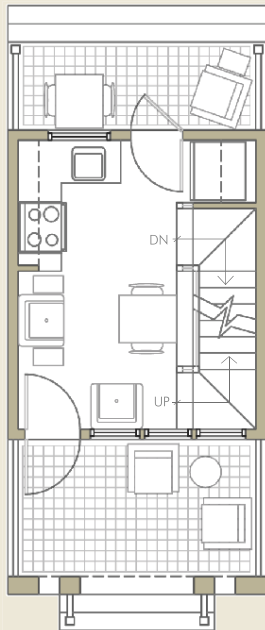

NARROW GABLE

2 STORY

MAIN LEVEL
183 SF

UPPER LEVEL
272 SF