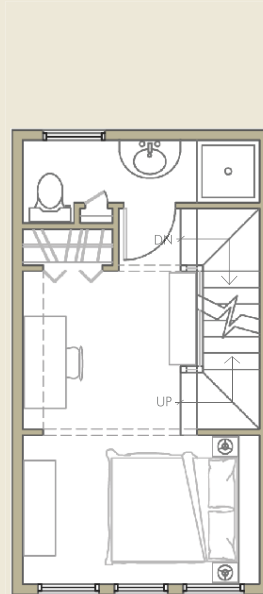

NARROW GABLE

2 STORY

MAIN LEVEL
183 SF

UPPER LEVEL
272 SF