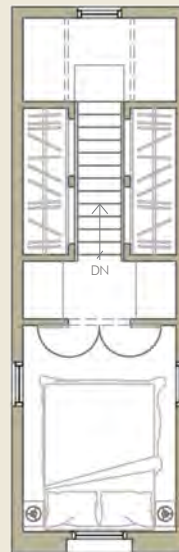

NARROW GABLE

2 STORY

**MAIN LEVEL
160 SF**

**UPPER LEVEL
135 SF**

1 BEDROOM; 1 BATH

295 SF