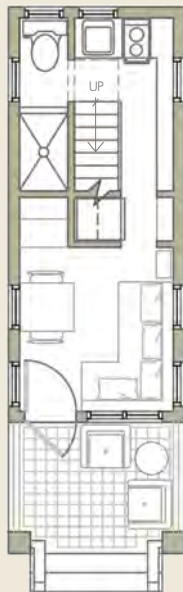

NARROW GABLE

2 STORY

**MAIN LEVEL
160 SF**

**UPPER LEVEL
135 SF**

1 BEDROOM; 1 BATH

295 SF