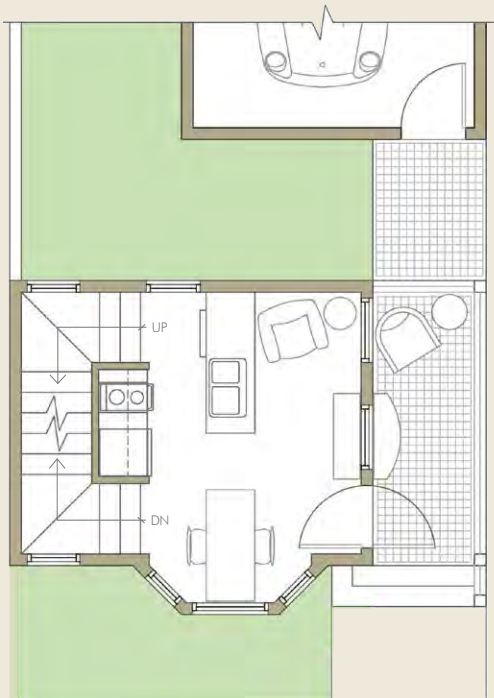

NARROW EAVE

2 STORY

MAIN LEVEL
195 SF

UPPER LEVEL
195 SF

1 BEDROOM; 1 BATH

390 SF