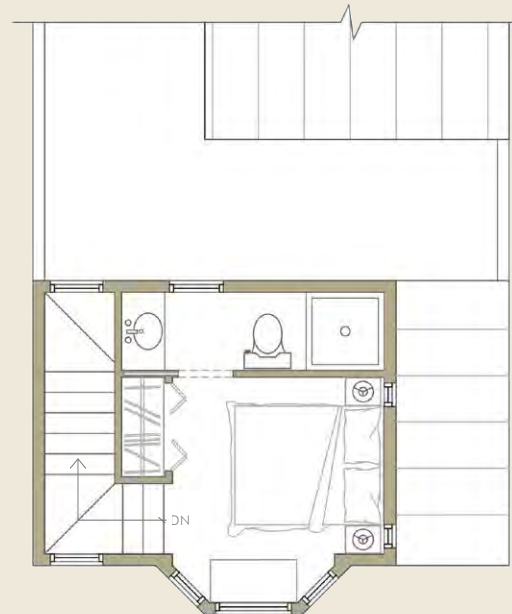

NARROW EAVE

2 STORY

MAIN LEVEL
195 SF

UPPER LEVEL
195 SF

1 BEDROOM; 1 BATH

390 SF