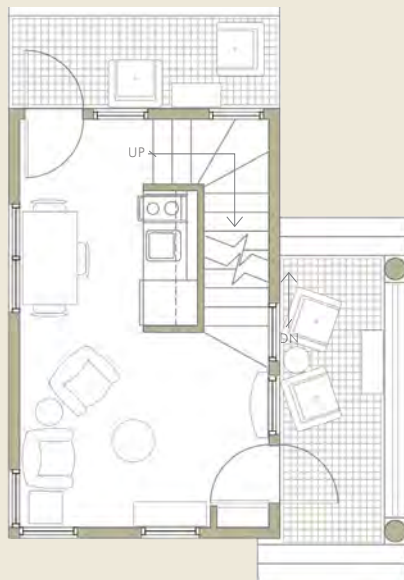

NARROW GABLE

2 STORY

MAIN LEVEL
225 SF

UPPER LEVEL
170 SF