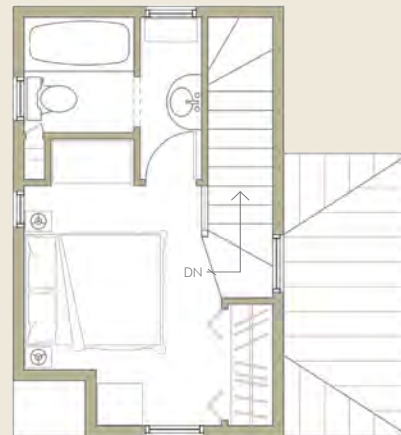

NARROW GABLE

2 STORY

MAIN LEVEL
225 SF

UPPER LEVEL
170 SF