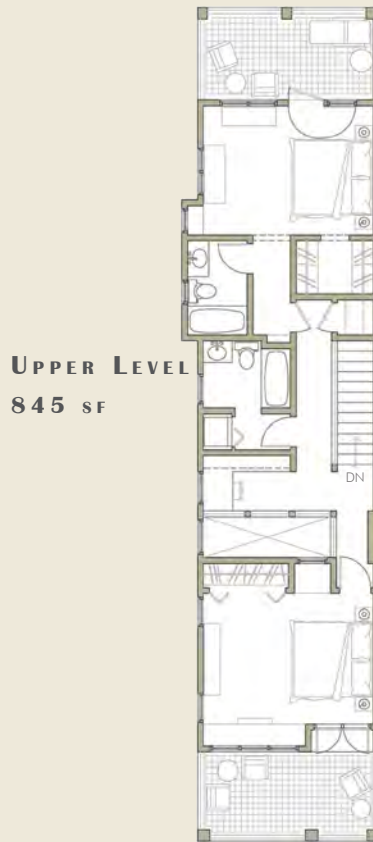

NARROW GABLE

2 STORY

MAIN LEVEL
850 SF

UPPER LEVEL
845 SF

2 BEDROOMS; 2 1/2 BATHS

1,695 SF