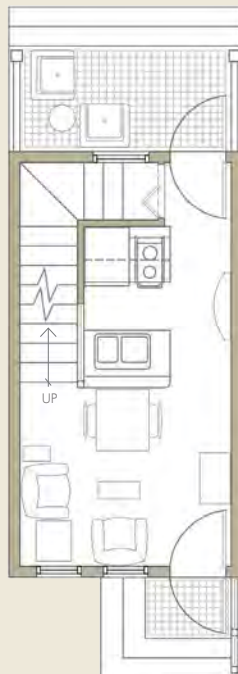

NARROW EAVE

2 STORY

MAIN LEVEL
200 SF

UPPER LEVEL
185 SF

1 BEDROOM; 1 BATH

385 SF