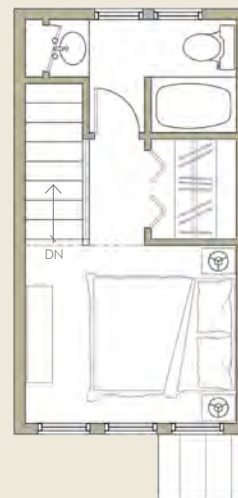

NARROW EAVE

2 STORY

MAIN LEVEL
200 SF

UPPER LEVEL
185 SF

1 BEDROOM; 1 BATH

385 SF