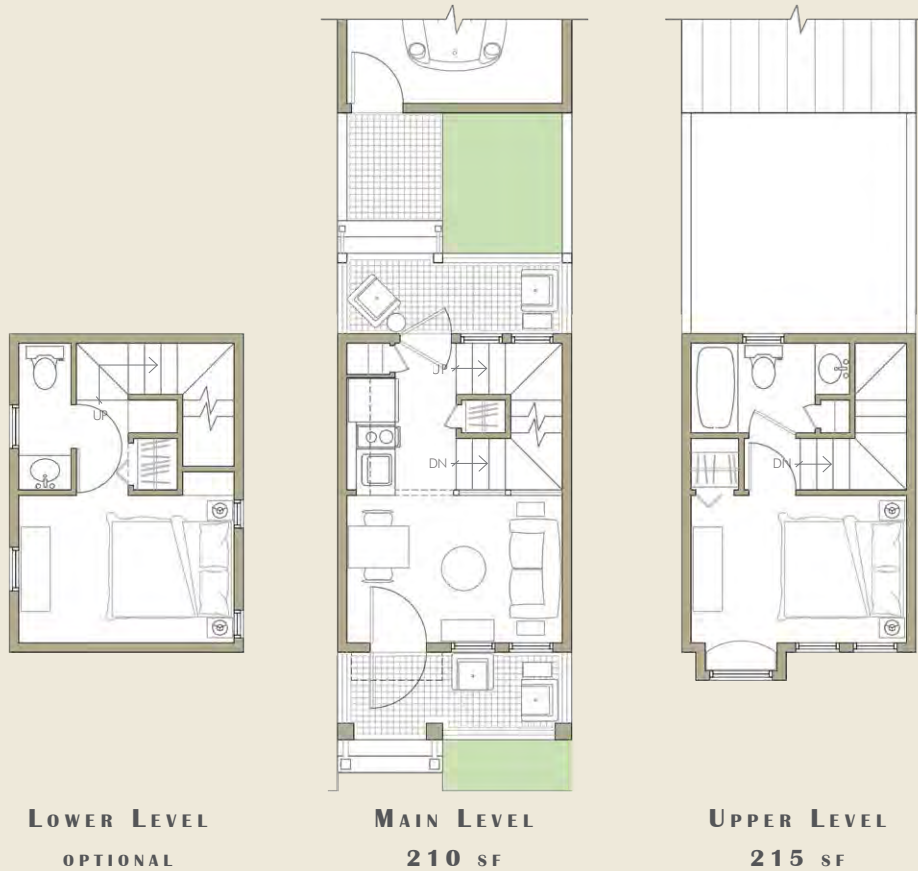

NARROW EAVE

2 STORY

LOWER LEVEL
OPTIONAL

MAIN LEVEL
210 SF

UPPER LEVEL
215 SF

2 BEDROOMS; 1 1/2 BATH

415 SF