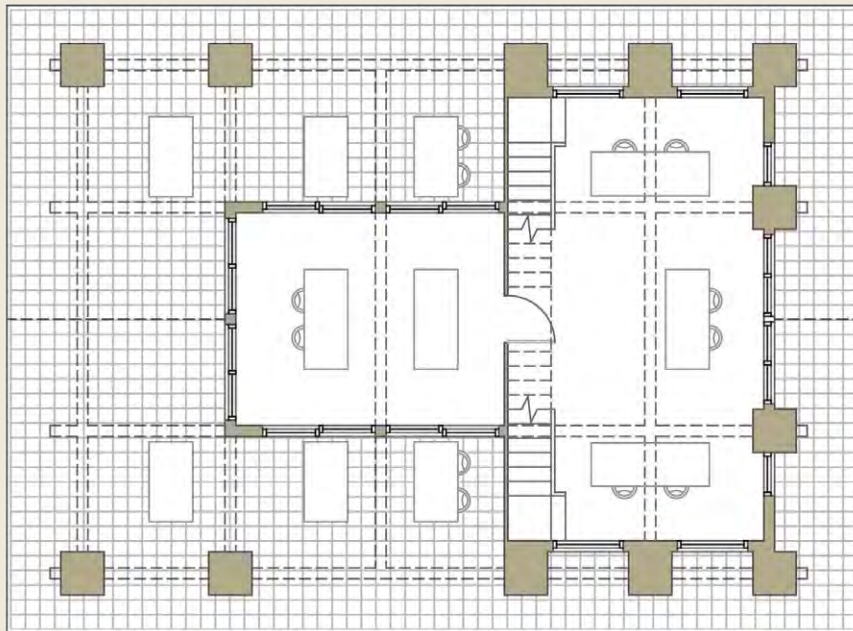

SQUARE GABLE

1 STORY

MAIN LEVEL

670 SF