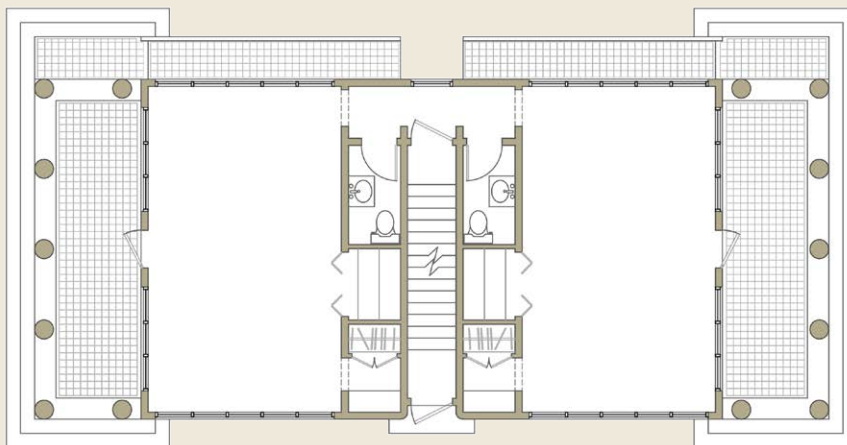

BROAD EAVE

2 STORY

UPPER LEVEL  
1,210 SF

MAIN LEVEL  
980 SF