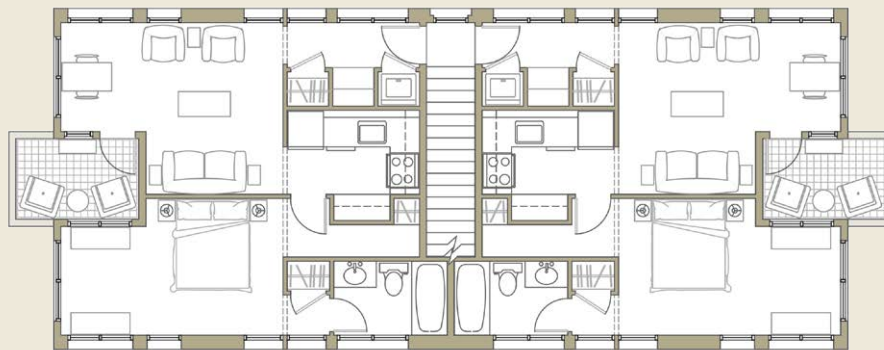

BROAD EAVE

2 STORY

UPPER LEVEL  
1,210 SF

MAIN LEVEL  
980 SF