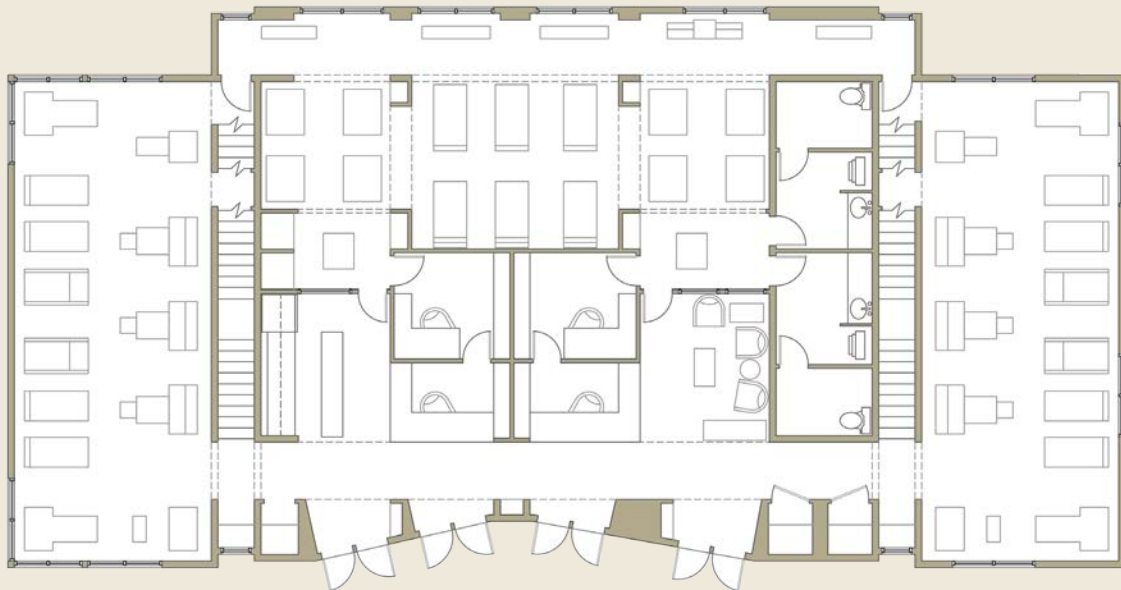

BROAD FLAT

2 STORY

MAIN LEVEL

3,120 SF