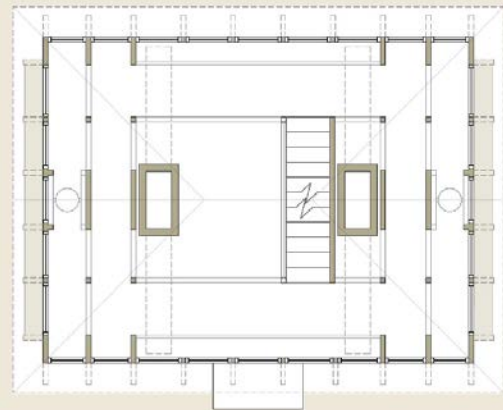

BROAD HIP

1 1/2 STORY

MAIN LEVEL
550 SF

UPPER LEVEL
320 SF