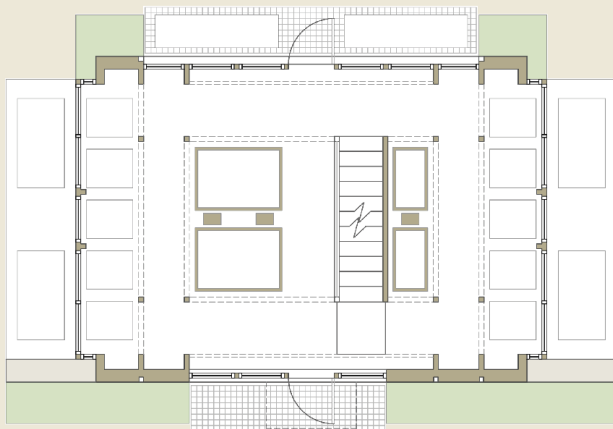

BROAD HIP

1 1/2 STORY

MAIN LEVEL
550 SF

UPPER LEVEL
320 SF