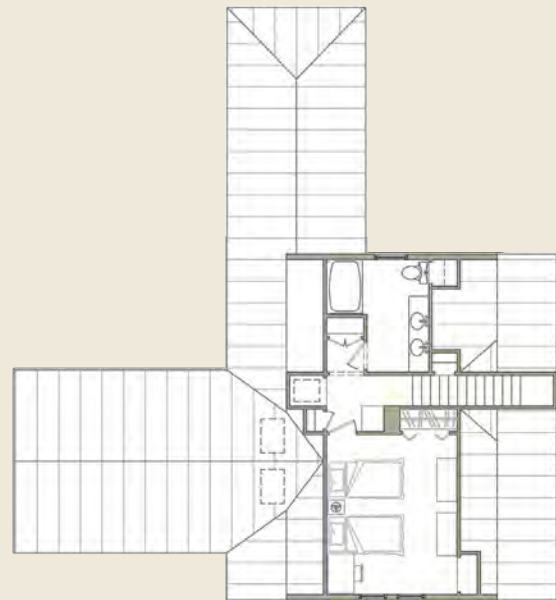

BROAD GABLE

1 1/2 STORY

MAIN LEVEL
1,564 SF

UPPER LEVEL
381 SF

3 BEDROOMS; 3 BATHS

1,945 SF