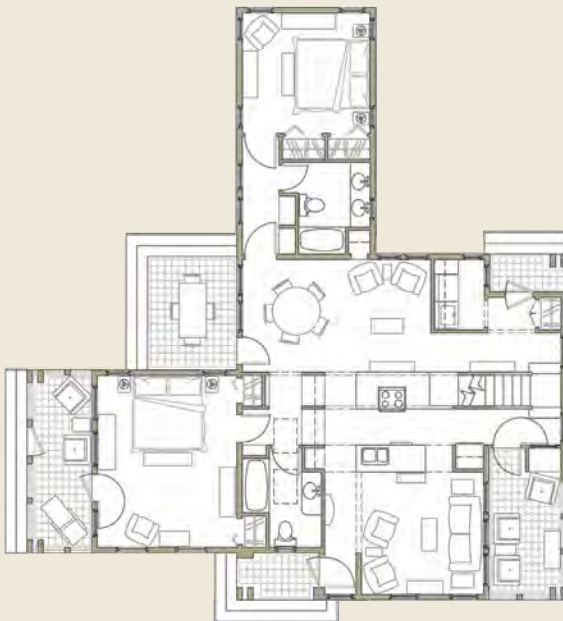

BROAD GABLE

1 1/2 STORY

MAIN LEVEL
1,564 SF

UPPER LEVEL
381 SF

3 BEDROOMS; 3 BATHS

1,945 SF