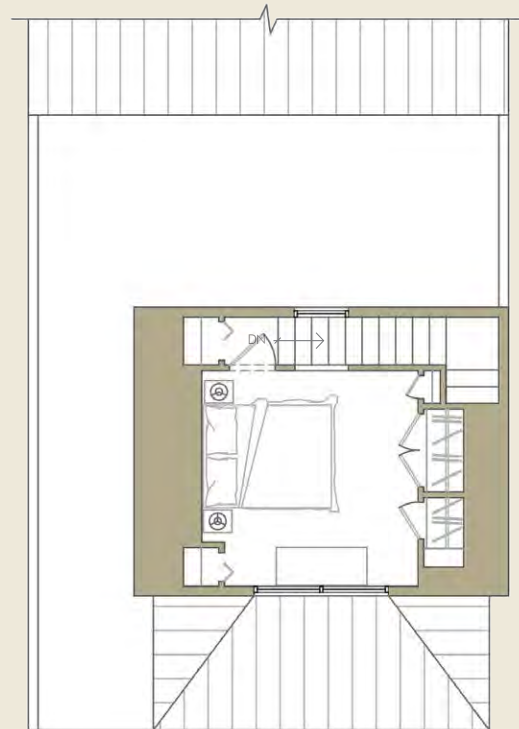

SQUARE GABLE

1 1/2 STORY

MAIN LEVEL
292 SF

UPPER LEVEL
253 SF

1 BEDROOM; 1 BATH

545 SF