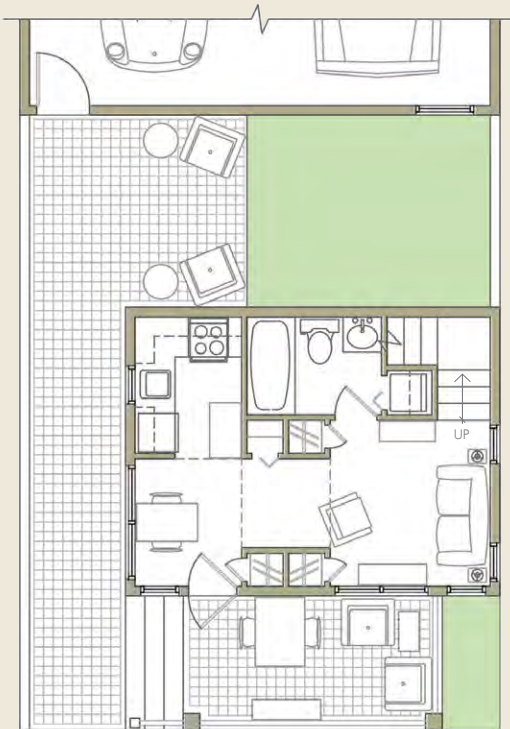

SQUARE GABLE

1 1/2 STORY

MAIN LEVEL
292 SF

UPPER LEVEL
253 SF

1 BEDROOM; 1 BATH

545 SF