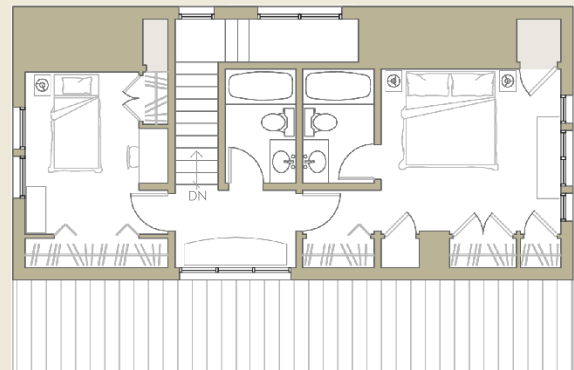

BROAD EAVE

1 1/2 STORY

MAIN LEVEL
735 SF

UPPER LEVEL
630 SF