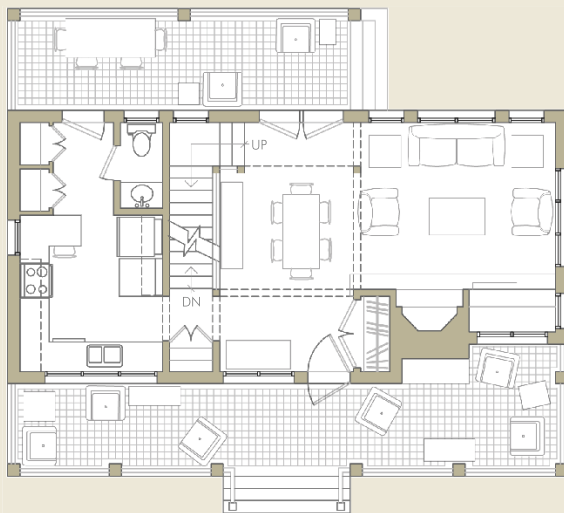

BROAD EAVE

1 1/2 STORY

MAIN LEVEL
735 SF

UPPER LEVEL
630 SF