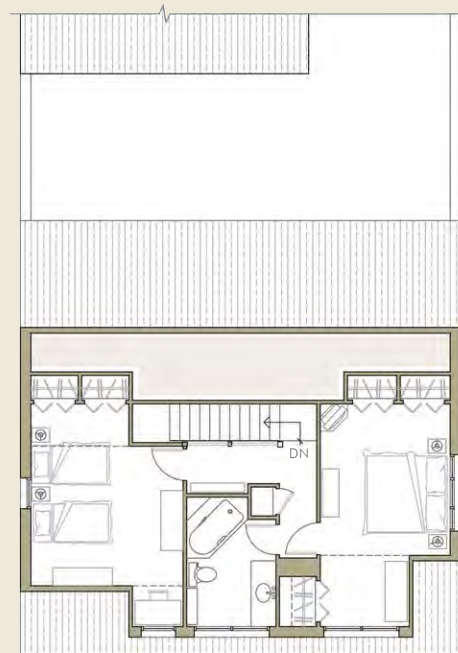

BROAD EAVE

1 1/2 STORY

MAIN LEVEL
940 SF

UPPER LEVEL
660 SF

3 BEDROOMS; 2 BATHS

1,600 SF

LOWER LEVEL 775 SF

DETACHED RESIDENCE 8A(2)9