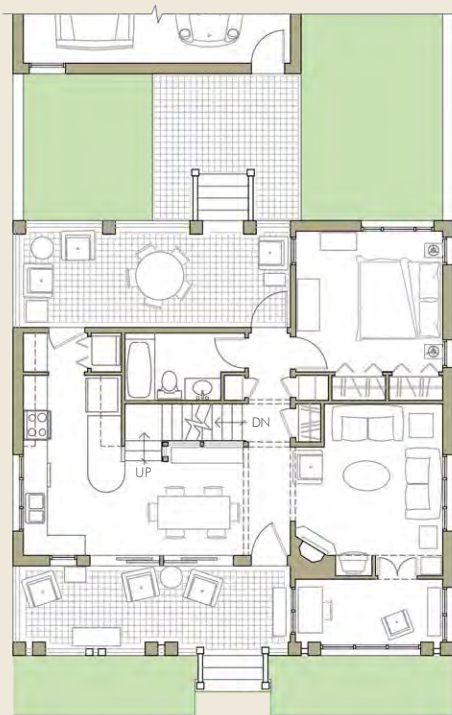

BROAD EAVE

1 1/2 STORY

MAIN LEVEL
940 SF

UPPER LEVEL
660 SF

3 BEDROOMS; 2 BATHS

1,600 SF

LOWER LEVEL 775 SF

DETACHED RESIDENCE 8A(2)9