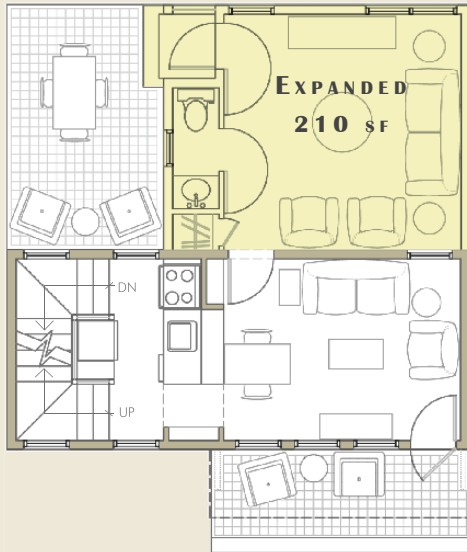

BROAD EAVE

2 STORY

**MAIN LEVEL
280 SF**

**UPPER LEVEL
275 SF**

**1 BEDROOM; 1 BATH
(EXPANDABLE)**

555 (990) SF