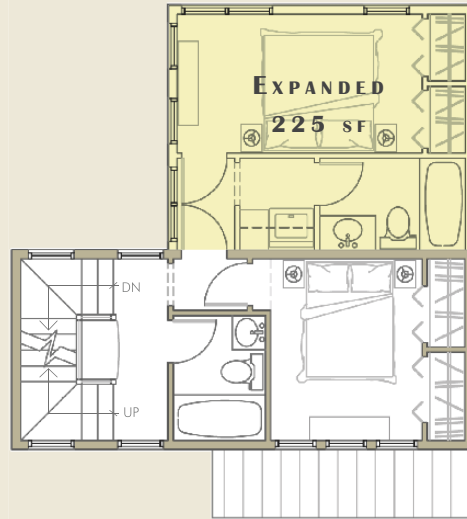

BROAD EAVE

2 STORY

**MAIN LEVEL
280 SF**

**UPPER LEVEL
275 SF**

**1 BEDROOM; 1 BATH
(EXPANDABLE)**

555 (990) SF