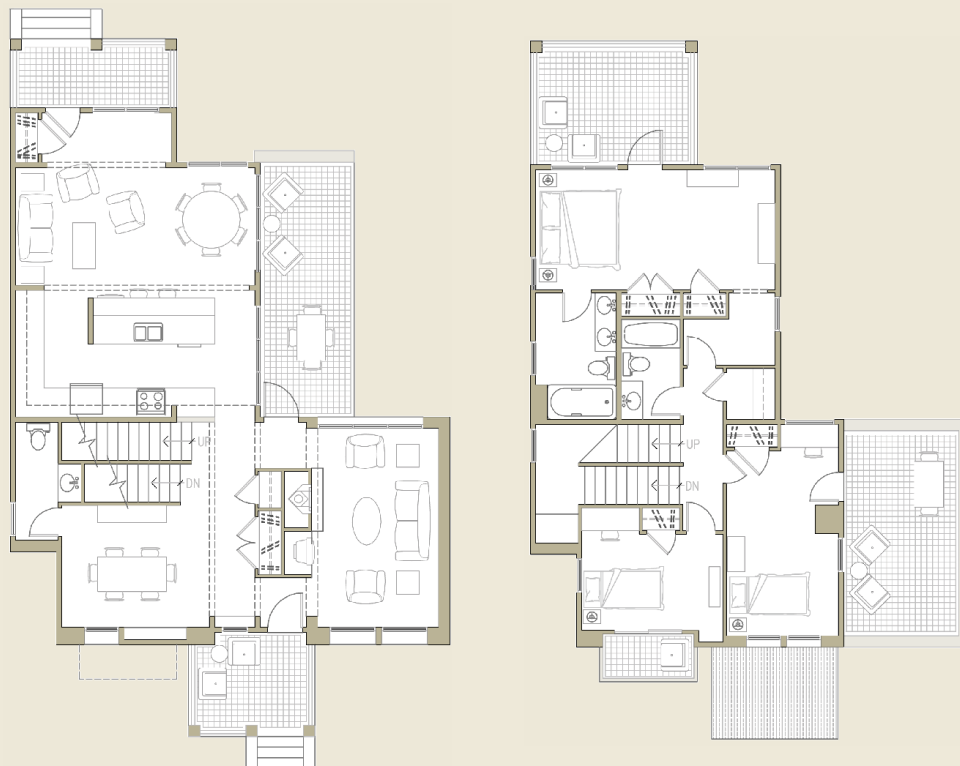

S Q U A R E G A B L E

2 1/2 STORY

MAIN LEVEL
1,270 SF

UPPER LEVEL
980 SF

3 BEDROOMS; 2 1/2 BATHS

2,250 SF

LOWER LEVEL 1,100 SF

DETACHED RESIDENCE 7B(1)5