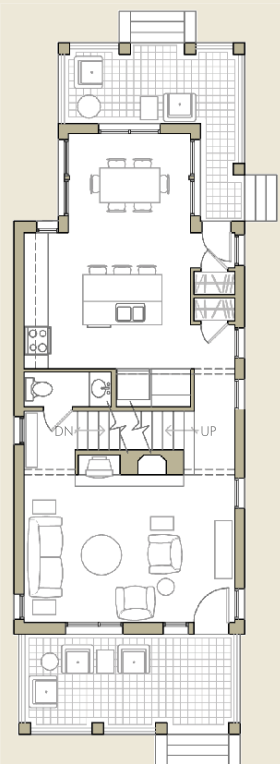

NARROW GABLE

2 STORY

MAIN LEVEL
815 SF

UPPER LEVEL
860 SF

3 BEDROOMS; 2 1/2 BATHS

1,675 SF

LOWER LEVEL 680 SF

DETACHED RESIDENCE 7B(2)3