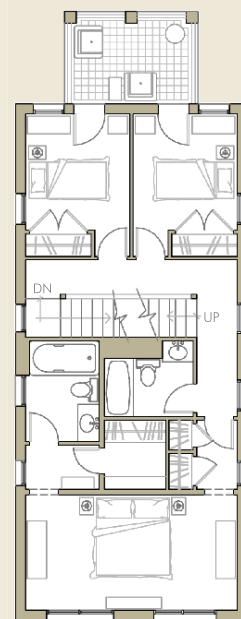

NARROW GABLE

2 STORY

MAIN LEVEL
815 SF

UPPER LEVEL
860 SF

3 BEDROOMS; 2 1/2 BATHS

1,675 SF

LOWER LEVEL 680 SF

DETACHED RESIDENCE 7B(2)3