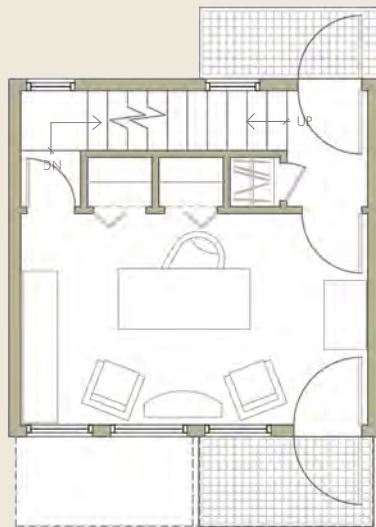

SQUARE EAVE

2 STORY

MAIN LEVEL
215 SF

UPPER LEVEL
215 SF

1 BEDROOM & OFFICE; 1 BATH

430 SF