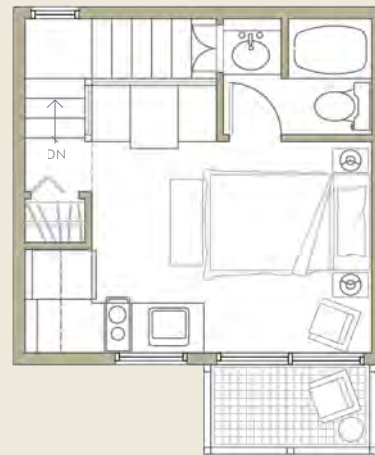

SQUARE EAVE

2 STORY

MAIN LEVEL
215 SF

UPPER LEVEL
215 SF

1 BEDROOM & OFFICE; 1 BATH

430 SF