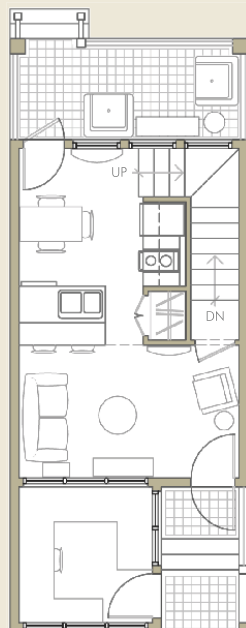

NARROW GABLE

1 1/2 STORY

MAIN LEVEL
325 SF

UPPER LEVEL
240 SF

2 BEDROOMS & OFFICE; 1 3/4 BATHS

565 SF