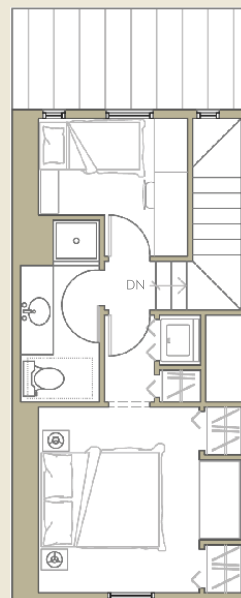

NARROW GABLE

1 1/2 STORY

MAIN LEVEL
325 SF

UPPER LEVEL
240 SF

2 BEDROOMS & OFFICE; 1 3/4 BATHS

565 SF