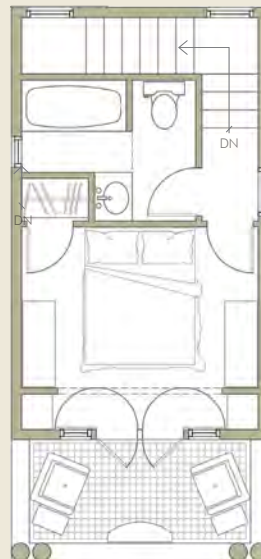

S Q U A R E G A B L E

2 S T O R Y

MAIN LEVEL
325 SF

UPPER LEVEL
250 SF

1 BEDROOM & OFFICE; 1 BATH

575 SF