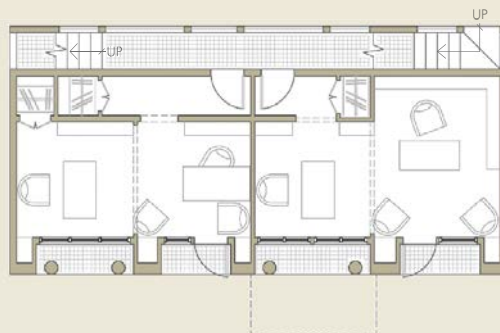

BROAD EAVE

3 STORY

SECOND LEVEL

490 SF

THIRD LEVEL

490 SF

GROUND LEVEL

465 SF

2 UNITS OVER/GROUND FLOOR OFFICES

1,445 SF