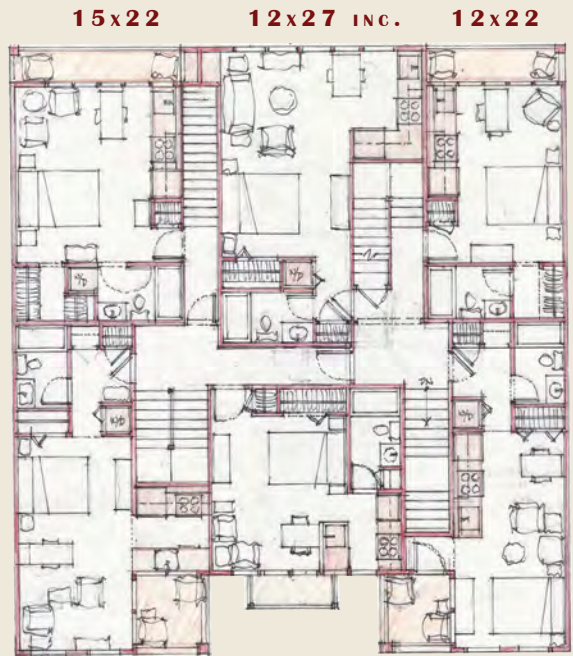

S Q U A R E H I P

3 S T O R Y

A E R I A L V I E W

15x22 12x27 inc. 12x22

GROUND LEVEL
1,955 SF

UPPER LEVELS
1,955 SF

FLATS OVER GROUND FLOOR SHOPS
5 UNIT PLATE

5,865 SF

12 DU/ 4 SHOPS

MIXED USE 3B(1)4