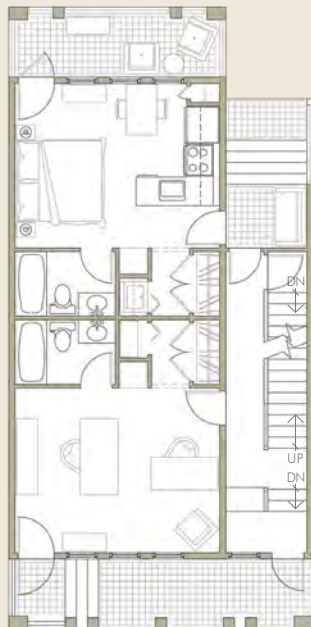

SQUARE EAVE

1 1/2 STORY

MAIN LEVEL

660 SF

UPPER LEVEL

705 SF

(RESIDENCE OPTION: FRONT)

1 UNIT OVER/1 UNIT BEHIND/GROUND FLOOR OFFICE

1,365 SF