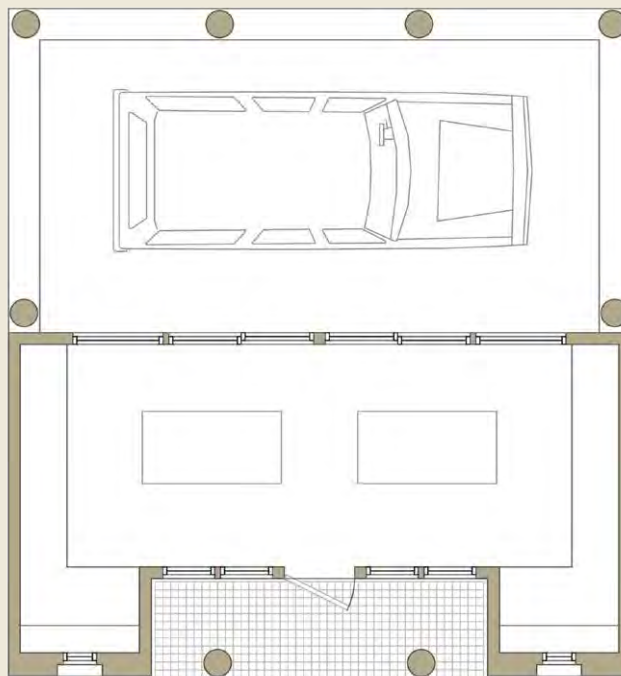

BROAD HIP

1 STORY

MAIN LEVEL

380 SF