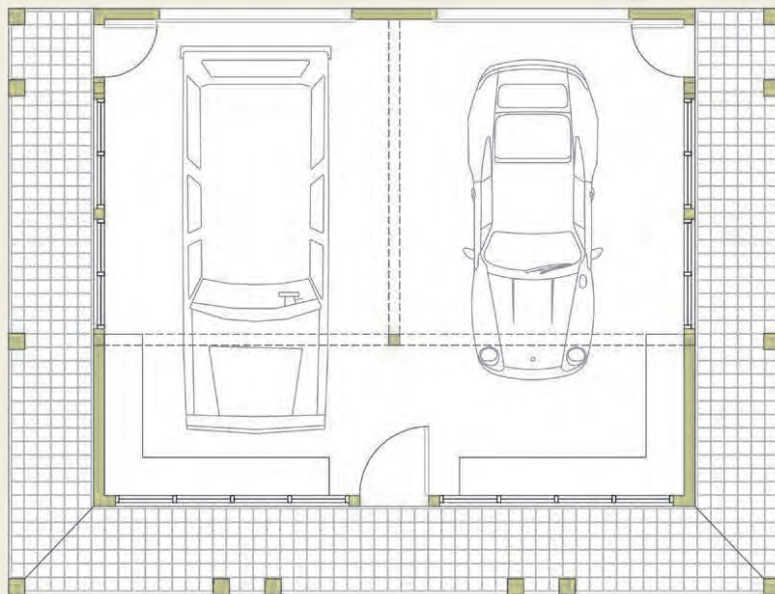

BROAD FLAT

1 STORY

MAIN LEVEL  
620 SF