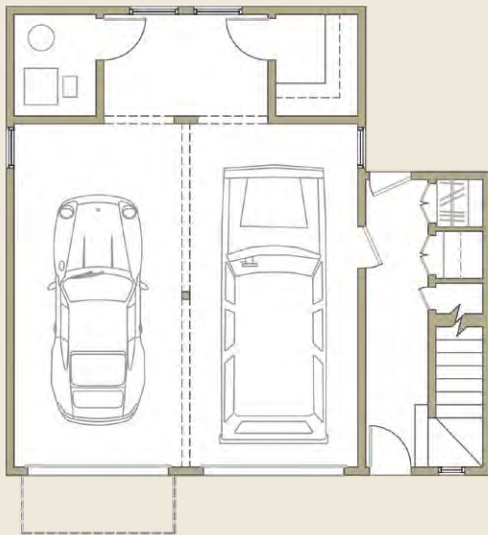

S Q U A R E H I P

2 S T O R Y

GARAGE LEVEL
155 SF

MAIN LEVEL
775 SF

1 BEDROOM; 1 BATH

930 SF