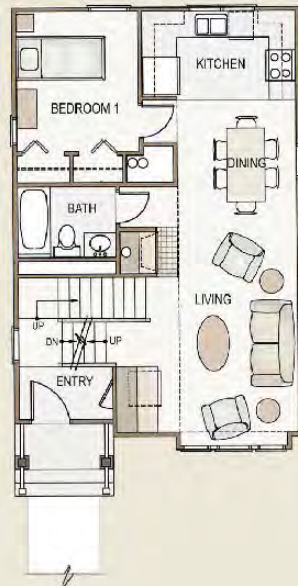

NARROW GABLE

2 1/2 STORY

LOWER LEVEL
365 SF

MAIN LEVEL
725 SF

UPPER LEVEL
435 SF

3 BEDROOMS; 3 BATHS

1,525 SF