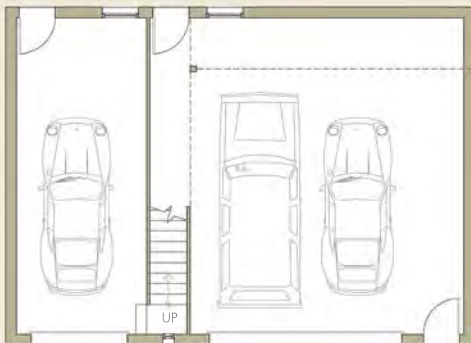

9B.1

ACCESSORY

39'x28'

EAVE HIP

1 1/2 STORY

GARAGE LEVEL
1,090 SF

UPPER LEVEL
540 SF

1 BEDROOM; 1 BATH

540 SF