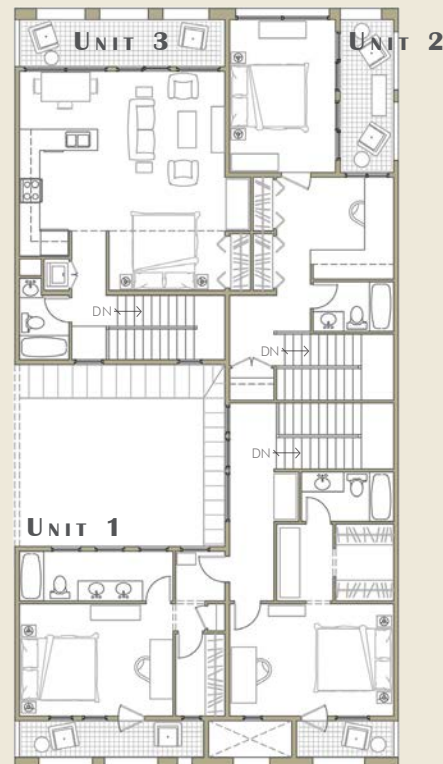

6c.1 COURTYARD HOUSE

39'x78'

SQUARE FLAT

2 STORY

MAIN LEVEL
2,145 SF

UPPER LEVEL
2,055 SF

UNIT 1: 2 BEDROOMS; UNIT 2: 1 BEDROOM

UNIT 3: STUDIO

4,200 SF

SIDE COURT RESIDENCE 6c(1)5