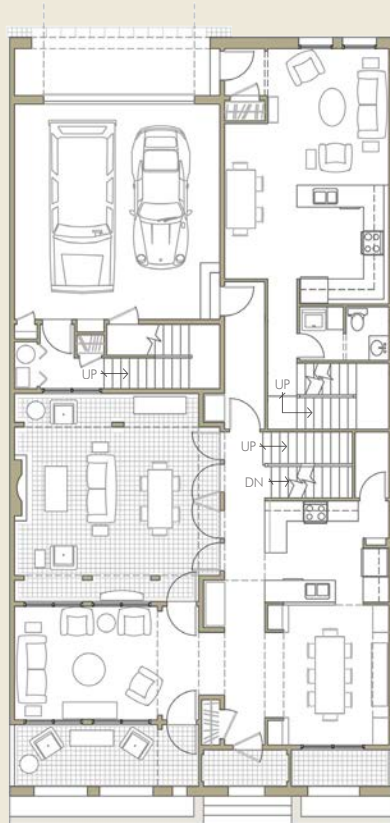

6c.1 COURTYARD HOUSE

39'x78'

SQUARE FLAT

2 STORY

MAIN LEVEL
2,145 SF

UPPER LEVEL
2,055 SF

UNIT 1: 2 BEDROOMS; UNIT 2: 1 BEDROOM

UNIT 3: STUDIO

4,200 SF

SIDE COURT RESIDENCE 6c(1)5