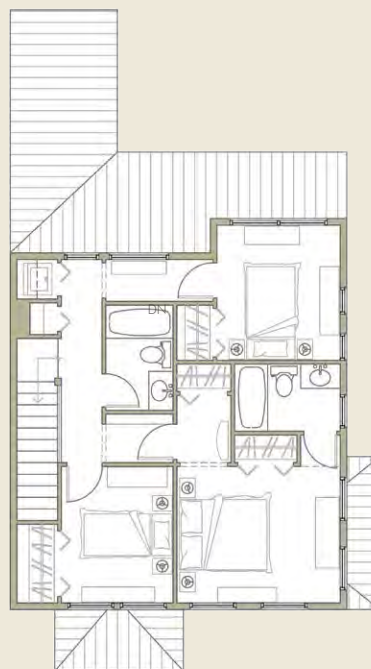

SQUARE GABLE

2 STORY

MAIN LEVEL
690 SF

UPPER LEVEL
685 SF

3 BEDROOMS; 2 1/2 BATH

1,370 SF