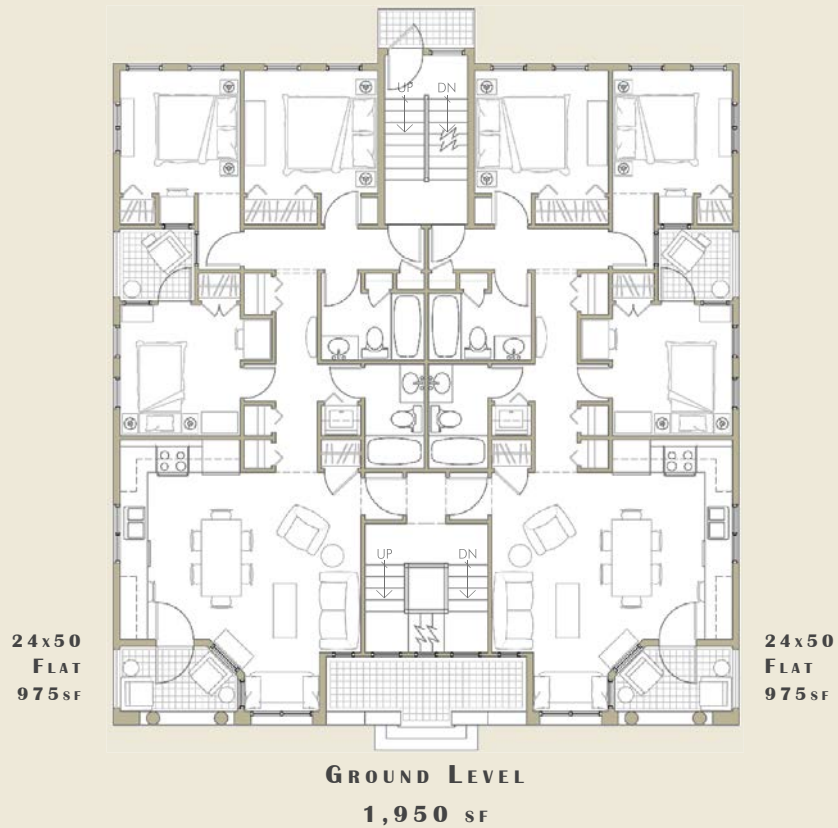

4A.2 SMALL COURT / STAIRHALL

48'x50'

S Q U A R E E A V E E L L

2 S T O R Y

4 DWELLINGS
3 BEDROOM; 2 BATH

3,900 SF