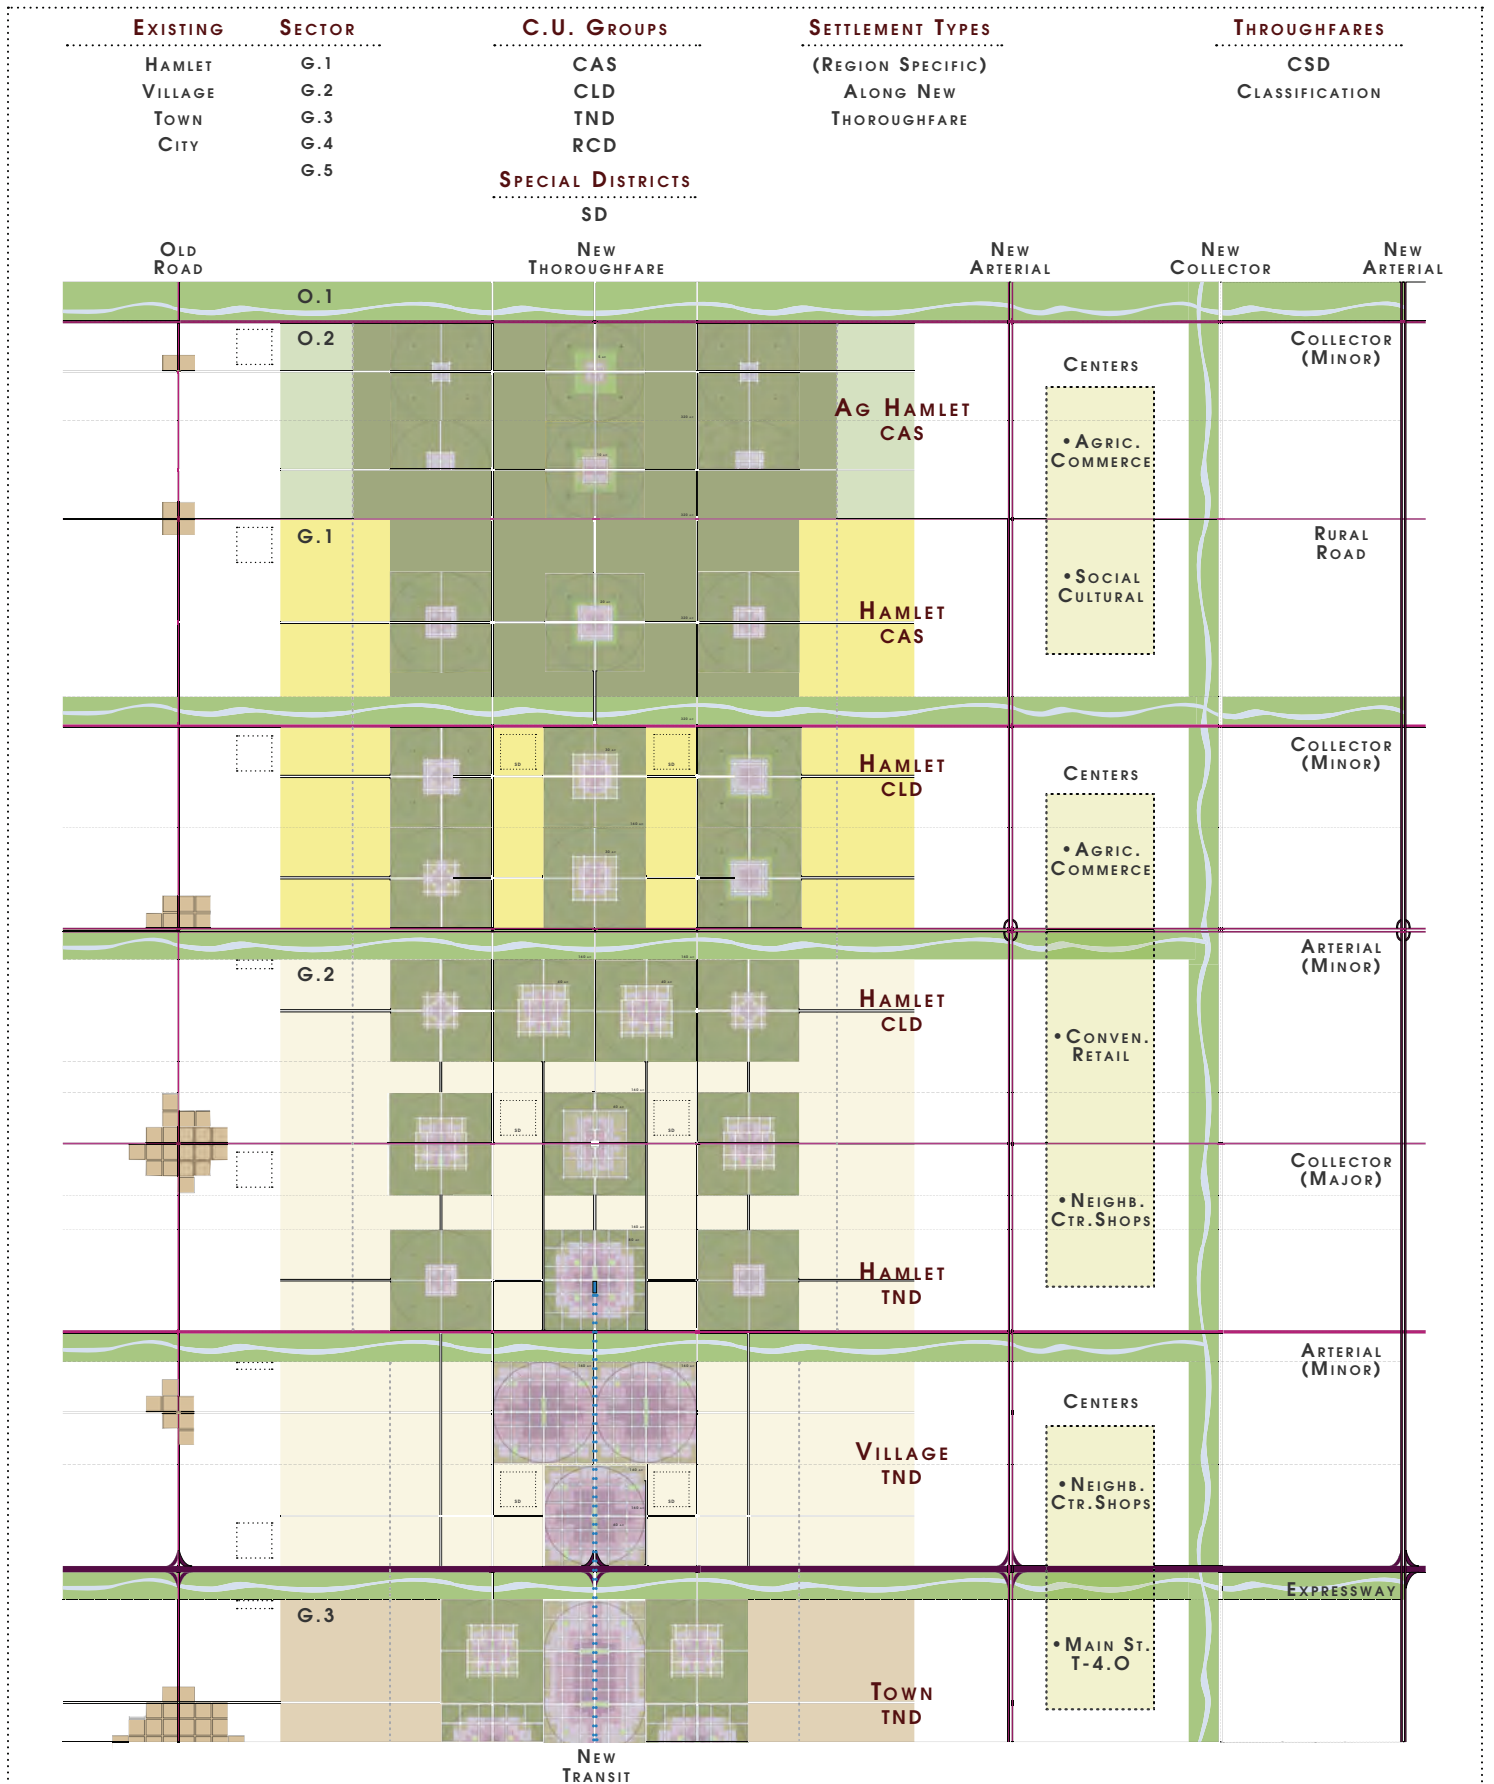

REFERENCE MEASURE: 1 MILE (5,280 FEET)

REFERENCE SCALE: 1 TOWNSHIP-RANGE

DRAWING SCALE: 1" = 5,000'

REFERENCE MEASURE: 1 MILE (5,280 FEET)

REFERENCE SCALE: 1 TOWNSHIP-RANGE

DRAWING SCALE: 1" = 5,000'